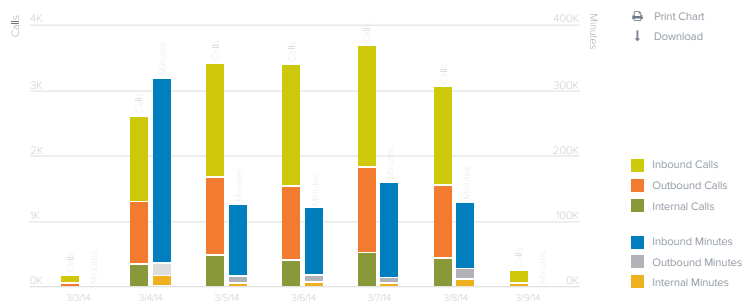

All All Last 7 Days Search

Total Calls per Day

| Day (MDT) | Calls | Duration (min) | |
|---------------|--------------|-----------------|----------------------|
| TOTALS | 15320 | 100371.8 | |
| 3 / 30 / 2014 | 159 | 592 | View |
| 3 / 29 / 2014 | 2114 | 24666.7 | View |
| 3 / 24 / 2014 | 1220 | 7128.1 | View |
| 3 / 22 / 2014 | 2902 | 17172.2 | View |
| 3 / 21 / 2014 | 2976 | 14602.4 | View |
| 3 / 20 / 2014 | 2608 | 17647.1 | View |
| 3 / 18 / 2014 | 2449 | 179987.2 | View |
| 3 / 16 / 2014 | 192 | 799.1 | View |
| 3 / 30 / 2014 | 159 | 592 | View |
| 3 / 29 / 2014 | 2114 | 24666.7 | View |
| 3 / 24 / 2014 | 1220 | 7128.1 | View |
| 3 / 22 / 2014 | 2902 | 17172.2 | View |
| 3 / 21 / 2014 | 2976 | 14602.4 | View |
| 3 / 20 / 2014 | 2608 | 17647.1 | View |
| 3 / 18 / 2014 | 2449 | 179987.2 | View |
| 3 / 16 / 2014 | 192 | 799.1 | View |