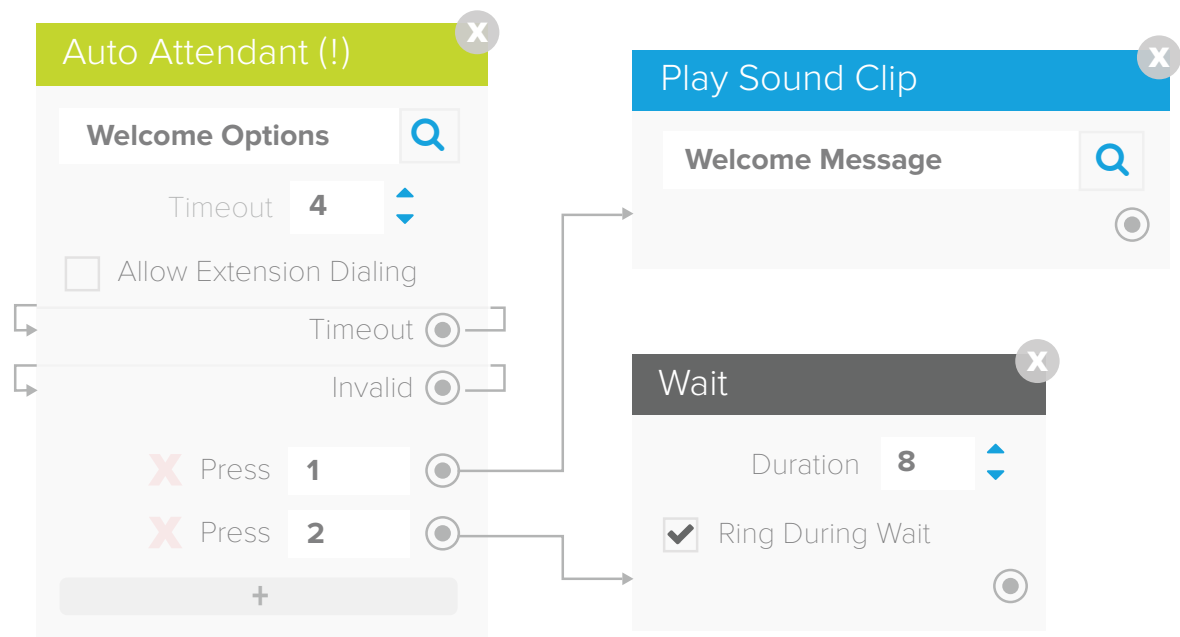

Stylized Software Modal

Designed, Created with Adobe Illustrator

Stylized version of an outdated UI design.
Created for use in various marketing materials.