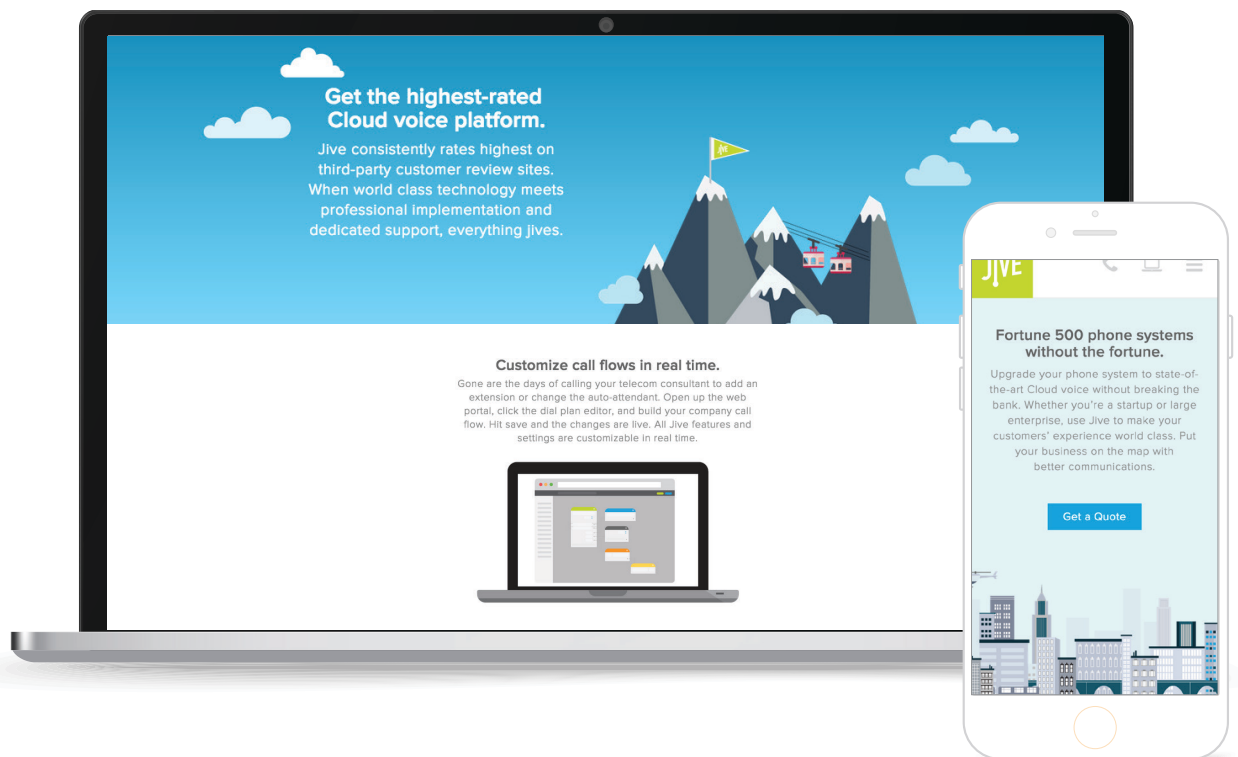

Jive Tour Page

Art Directed, Developed

Work with team of writers and designers to plan, write, design, and execute a tour of the product.