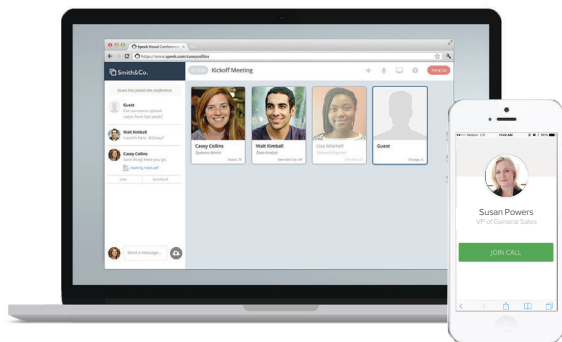

Jive for Nonprofits | 7

Simplified Management

The Jive solution is high tech—but low maintenance. Jive phones come pre-provisioned and ready for true plug-and-play use. And with Jive's simple, browser-based interface, you can easily update your call flow in real time from any Internet-enabled device.

Product Booklet

Designed, Created with Adobe InDesign

Booklet series created for segment sales teams. Worked closely with writers and sales leaders to create the story.

Designed initial booklets and then created template to increase project speed and allow others to create future booklets.

Booklets usually ran about 12-30 pages. Created 16 different booklets.

Jive Web Conferencing

SIMPLE CONFERENCE CALLING FOR YOUR BUSINESS

Take Calls Anywhere. Join conference calls from your phone, web browser, or mobile device.

Simple Conference Calling

Jive Web Conferencing offers online conference calls with the ability to share screens, chat, send files, and more inside an online portal.

Users can easily see who is participating in the call and which participants are talking at any given time—and each conference call can accommodate up to 100 users. Jive equips your organization with personalized conference pages for a sleek, professional, visual call conferencing experience.